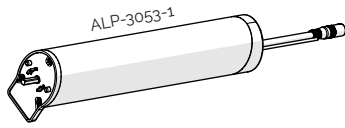

## Box D | Verpackung D | Boîte D | Doos D

1X

ALP-3060-1

  
**Gumax**<sup>®</sup>  
www.gumax.com

**DOC-2102-1**

1-6x

7-12x

**USE ALP-3060-1 BETWEEN STEPS 7 AND 8 OF THE MOUNTING INSTRUCTIONS OF SUN SHADING.**