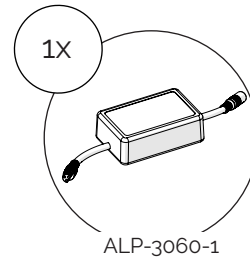

## Box D | Verpackung D | Boîte D | Doos D

1X

ALP-3060-1

  
**Gumax**<sup>®</sup>  
www.gumax.com

**DOC-2102-1**

1-6x

7-12x

**USE ALP-3060-1 BETWEEN STEPS 7 AND 8 OF THE MOUNTING INSTRUCTIONS OF SUN SHADING.**